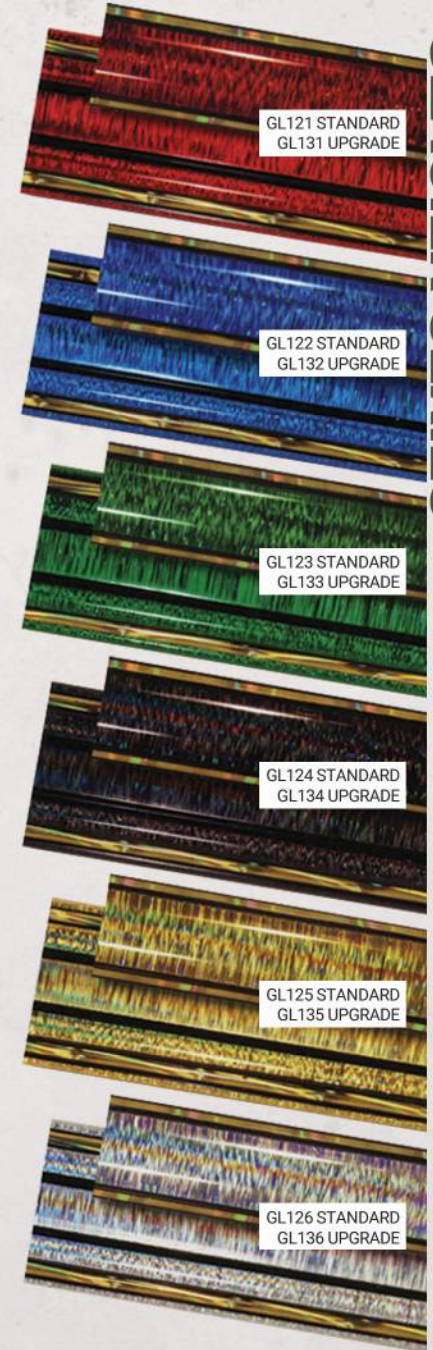

GM102-G

TS402-G

STANDARD Size 7/8 x 32

UPGRADED Size 1 1/2 x 32

CHOOSE YOUR RIBBON STYLE

STYLE	SIZE	REGULAR	CONTRACTED	STYLE	SIZE	REGULAR	CONTRACTED
A) 1st,2nd,3rd TEN STAR	2.25"	\$4.65		E) VICTORY	2"	\$4.15	
B) USA SPORT	2"	\$4.65		F) GALAXY	2.25"	\$4.15	
C) MIDNIGHT STAR	2"	\$4.65		G) TEN STAR	2.25"	\$4.15	
D) SUPER STAR	2.25"	\$4.65					

GX506 STANDARD  
GX606 UPGRADE

GX507 STANDARD  
GX607 UPGRADE

GX508 STANDARD  
GX608UPGRADE

GX509 STANDARD  
GX609 UPGRADE

## DAZZLE SERIES

DZ251 STANDARD  
DZ351 UPGRADE

DZ252 STANDARD  
DZ352 UPGRADE

DZ253 STANDARD  
DZ353 UPGRADE

DZ254 STANDARD  
DZ354 UPGRADE

DZ255 STANDARD  
DZ355 UPGRADE

DZ256 STANDARD  
DZ356 UPGRADE

DZ257 STANDARD  
DZ357 UPGRADE

DZ258 STANDARD  
DZ358 UPGRADE

DZ259 STANDARD  
DZ359 UPGRADE

GL121 STANDARD  
GL131 UPGRADE

GL122 STANDARD  
GL132 UPGRADE

GL123 STANDARD  
GL133 UPGRADE

GL124 STANDARD  
GL134 UPGRADE

GL125 STANDARD  
GL135 UPGRADE